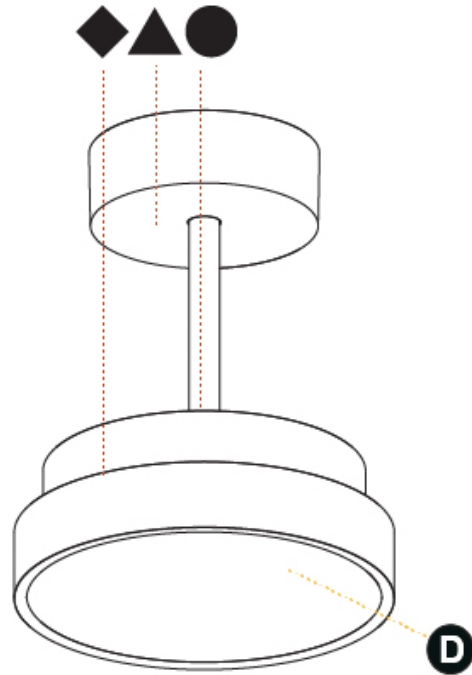

SIGN DIVA TUBE KORONA SUSPENSION

A300024-

PROJECT	_____
TYPE	_____
SPECIFIER	_____
QUANTITY	_____
DATE	_____

A